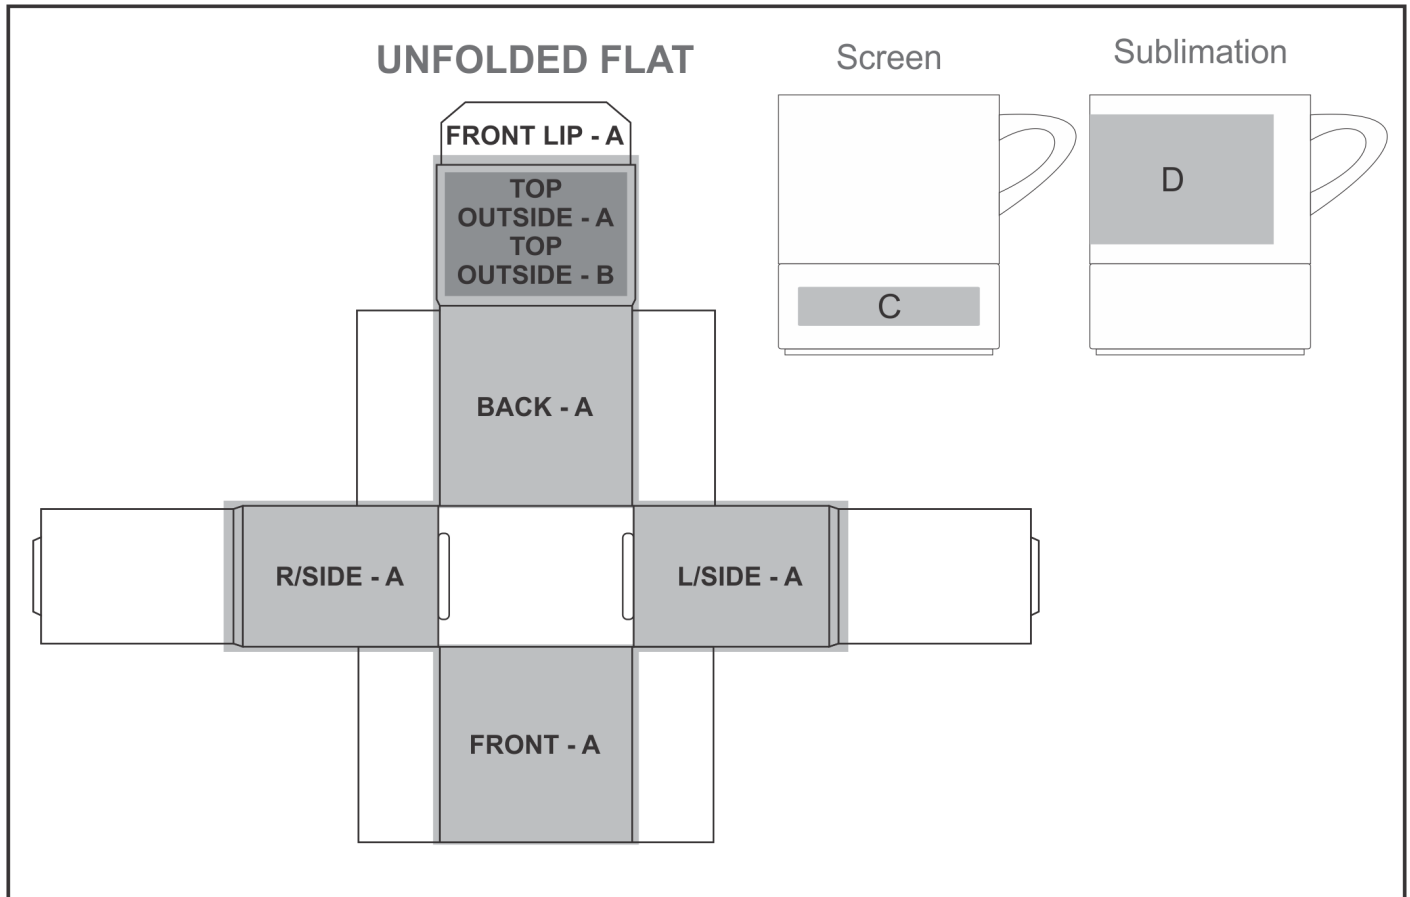

### Need to know:

- Includes 1-Position Direct Print on Box AND Includes Full-Colour, 1-Position Sublimation (setup fee applies)
- **Please Note:** Due to the nature of the printing process, any white in a logo cannot be branded and we cannot guarantee an exact colour match as the box has a matt finish. The nature and inconsistency of the pre-cut boards may create a 1-3mm of unbranded space on the front lip and imperfections maybe be found within the print. Large solid coverage prints are not recommended, if large solid coverage is required, it is recommended on kraft boxes as imperfections are less noticeable
- - No Solid Coverage Prints or Solid Backgrounds

### **Position C**

1. Screen Print (SC)  
1 Colour  
Size: 70mm wide x 15mm high

### **Position D**

1. Sublimation (SUB-B)  
Full Colour  
Size: 210mm wide x 55mm high